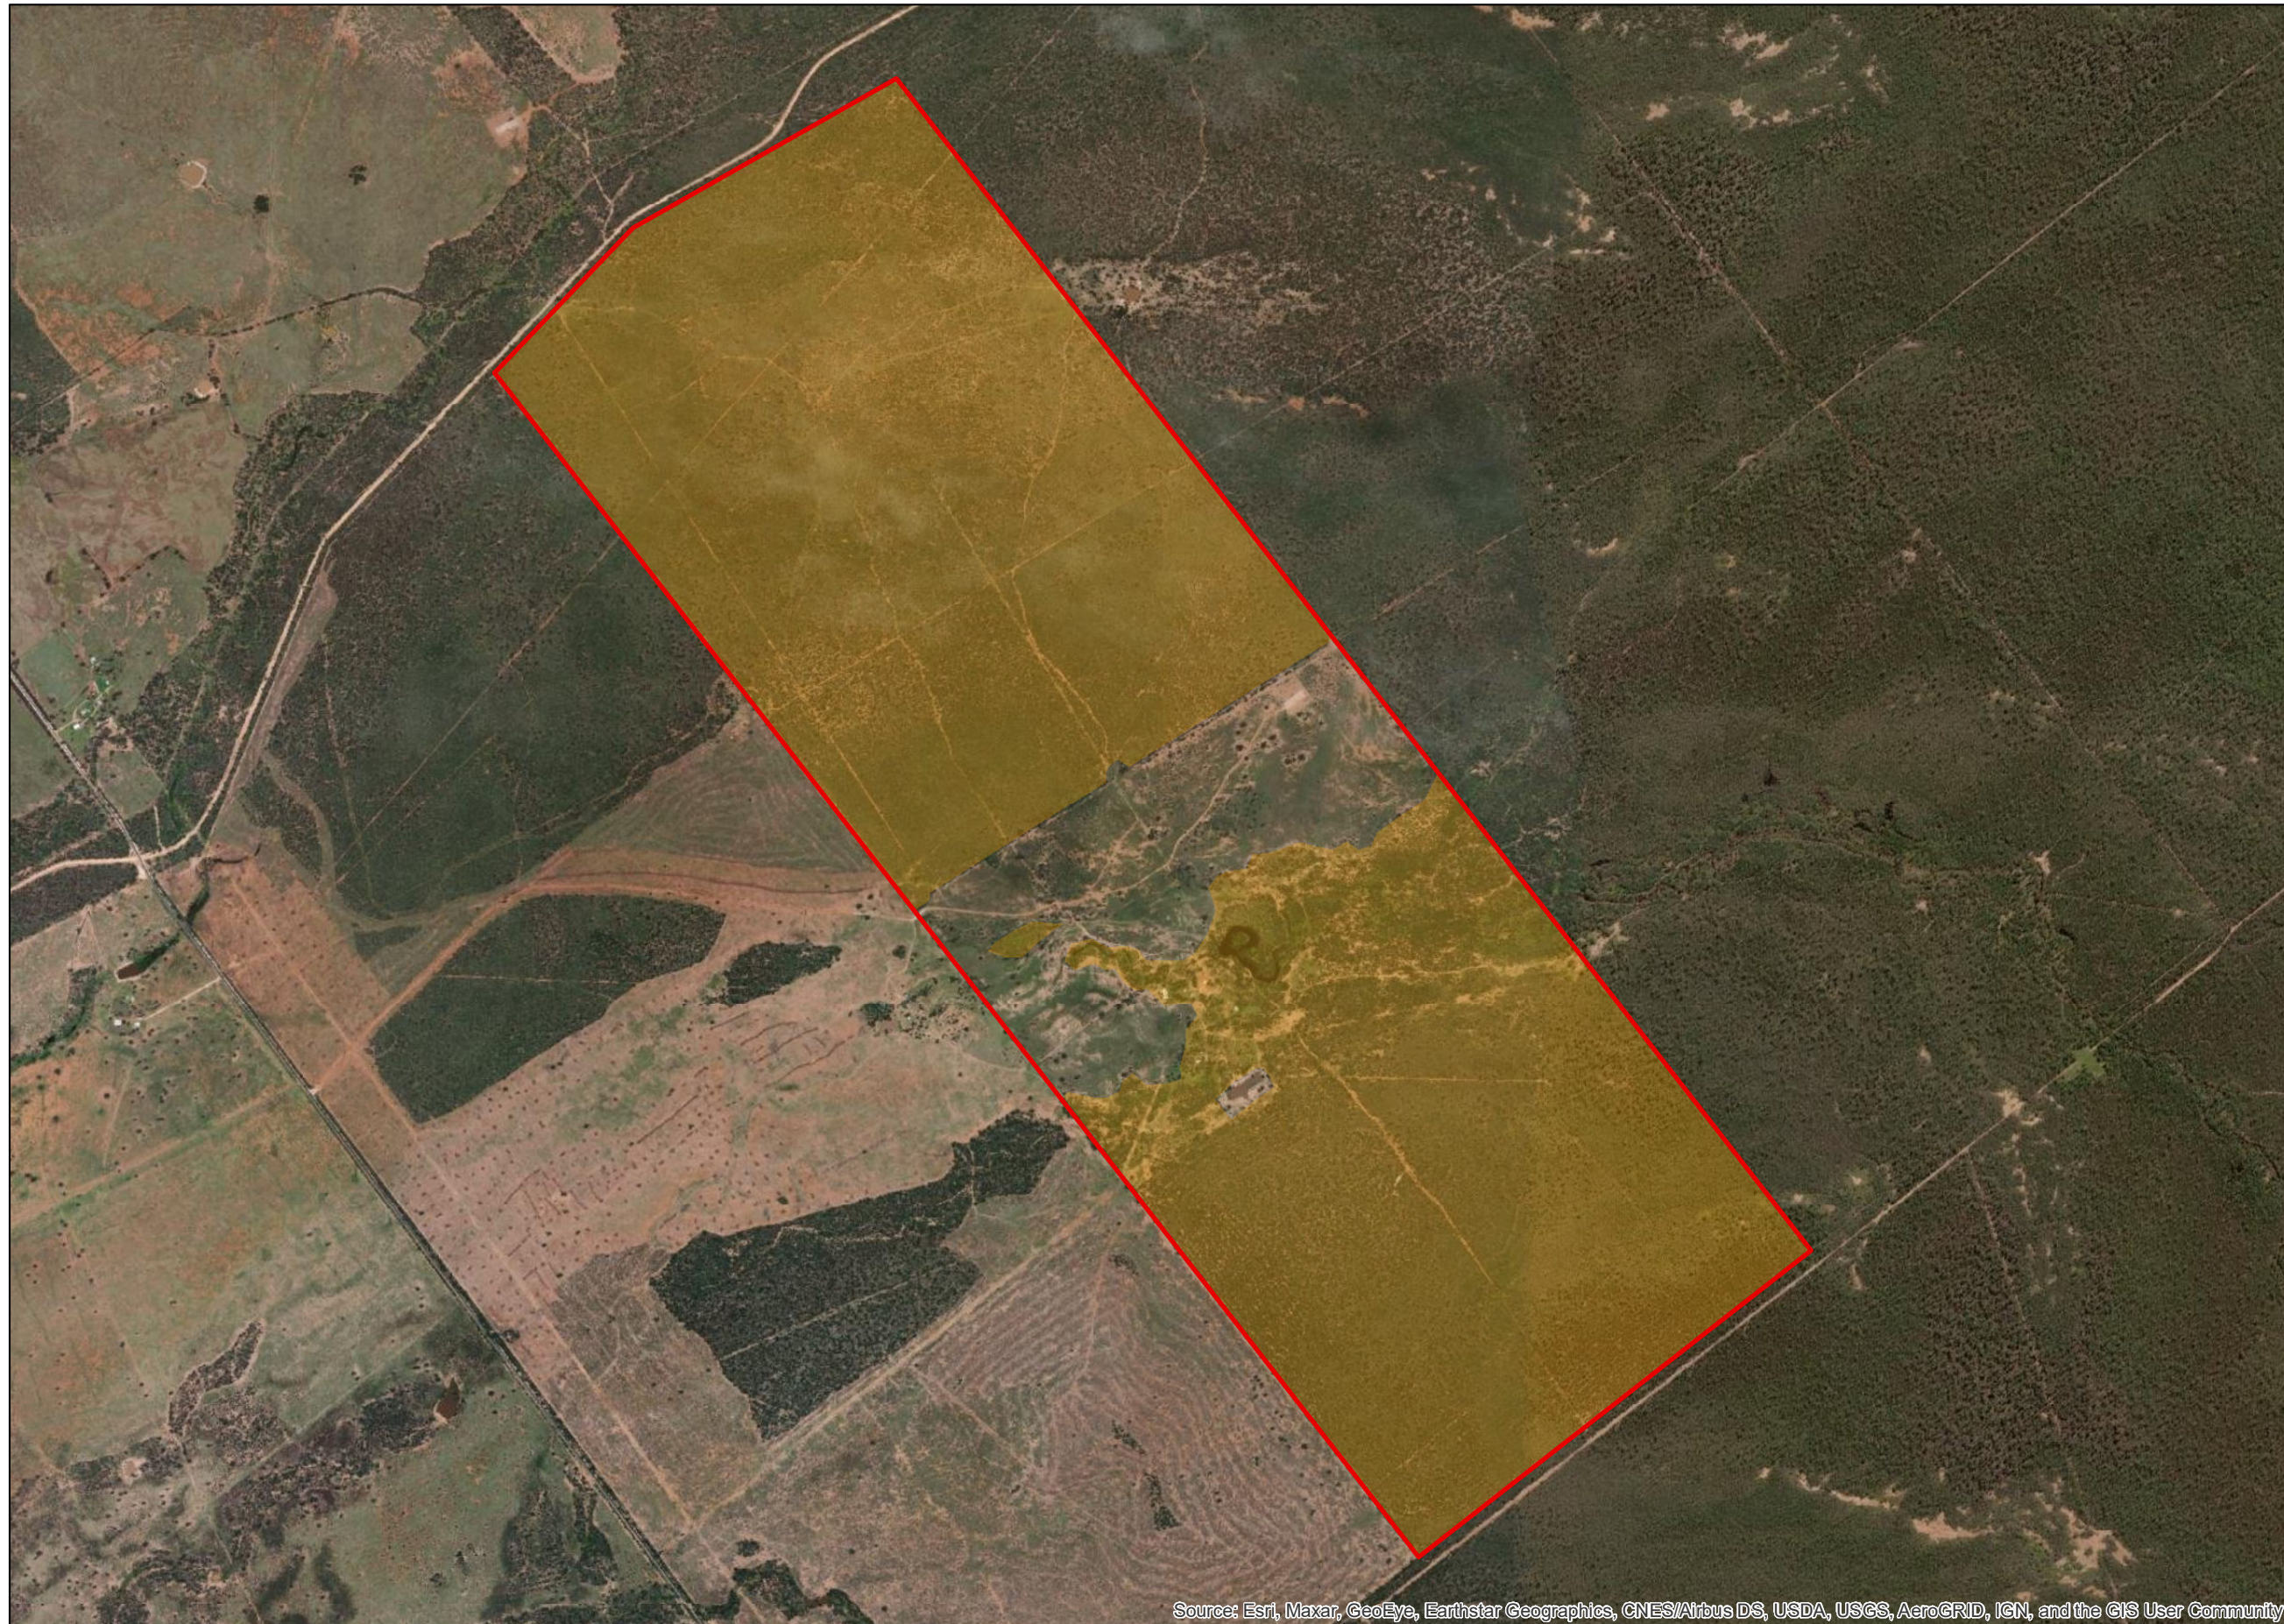

Appendix O Offset Site Habitat Mapping

Plan 1: Offset Site - Koala Habitat Map

- Legend**
-  Offset site DCDB
 -  Koala Habitat (702.3ha)

Source: Esri, Maxar, GeoEye, Earthstar Geographics, CNES/Airbus DS, USDA, USGS, AeroGRID, IGN, and the GIS User Community

Issue	Date	Description	Drawn	Checked
A	28/06/2023	Preliminary	AL	AH

Kumbarilla Renewable Energy Park

Date: 28/06/2023
Plan 1 Koala habitat Kumbarilla Offset A